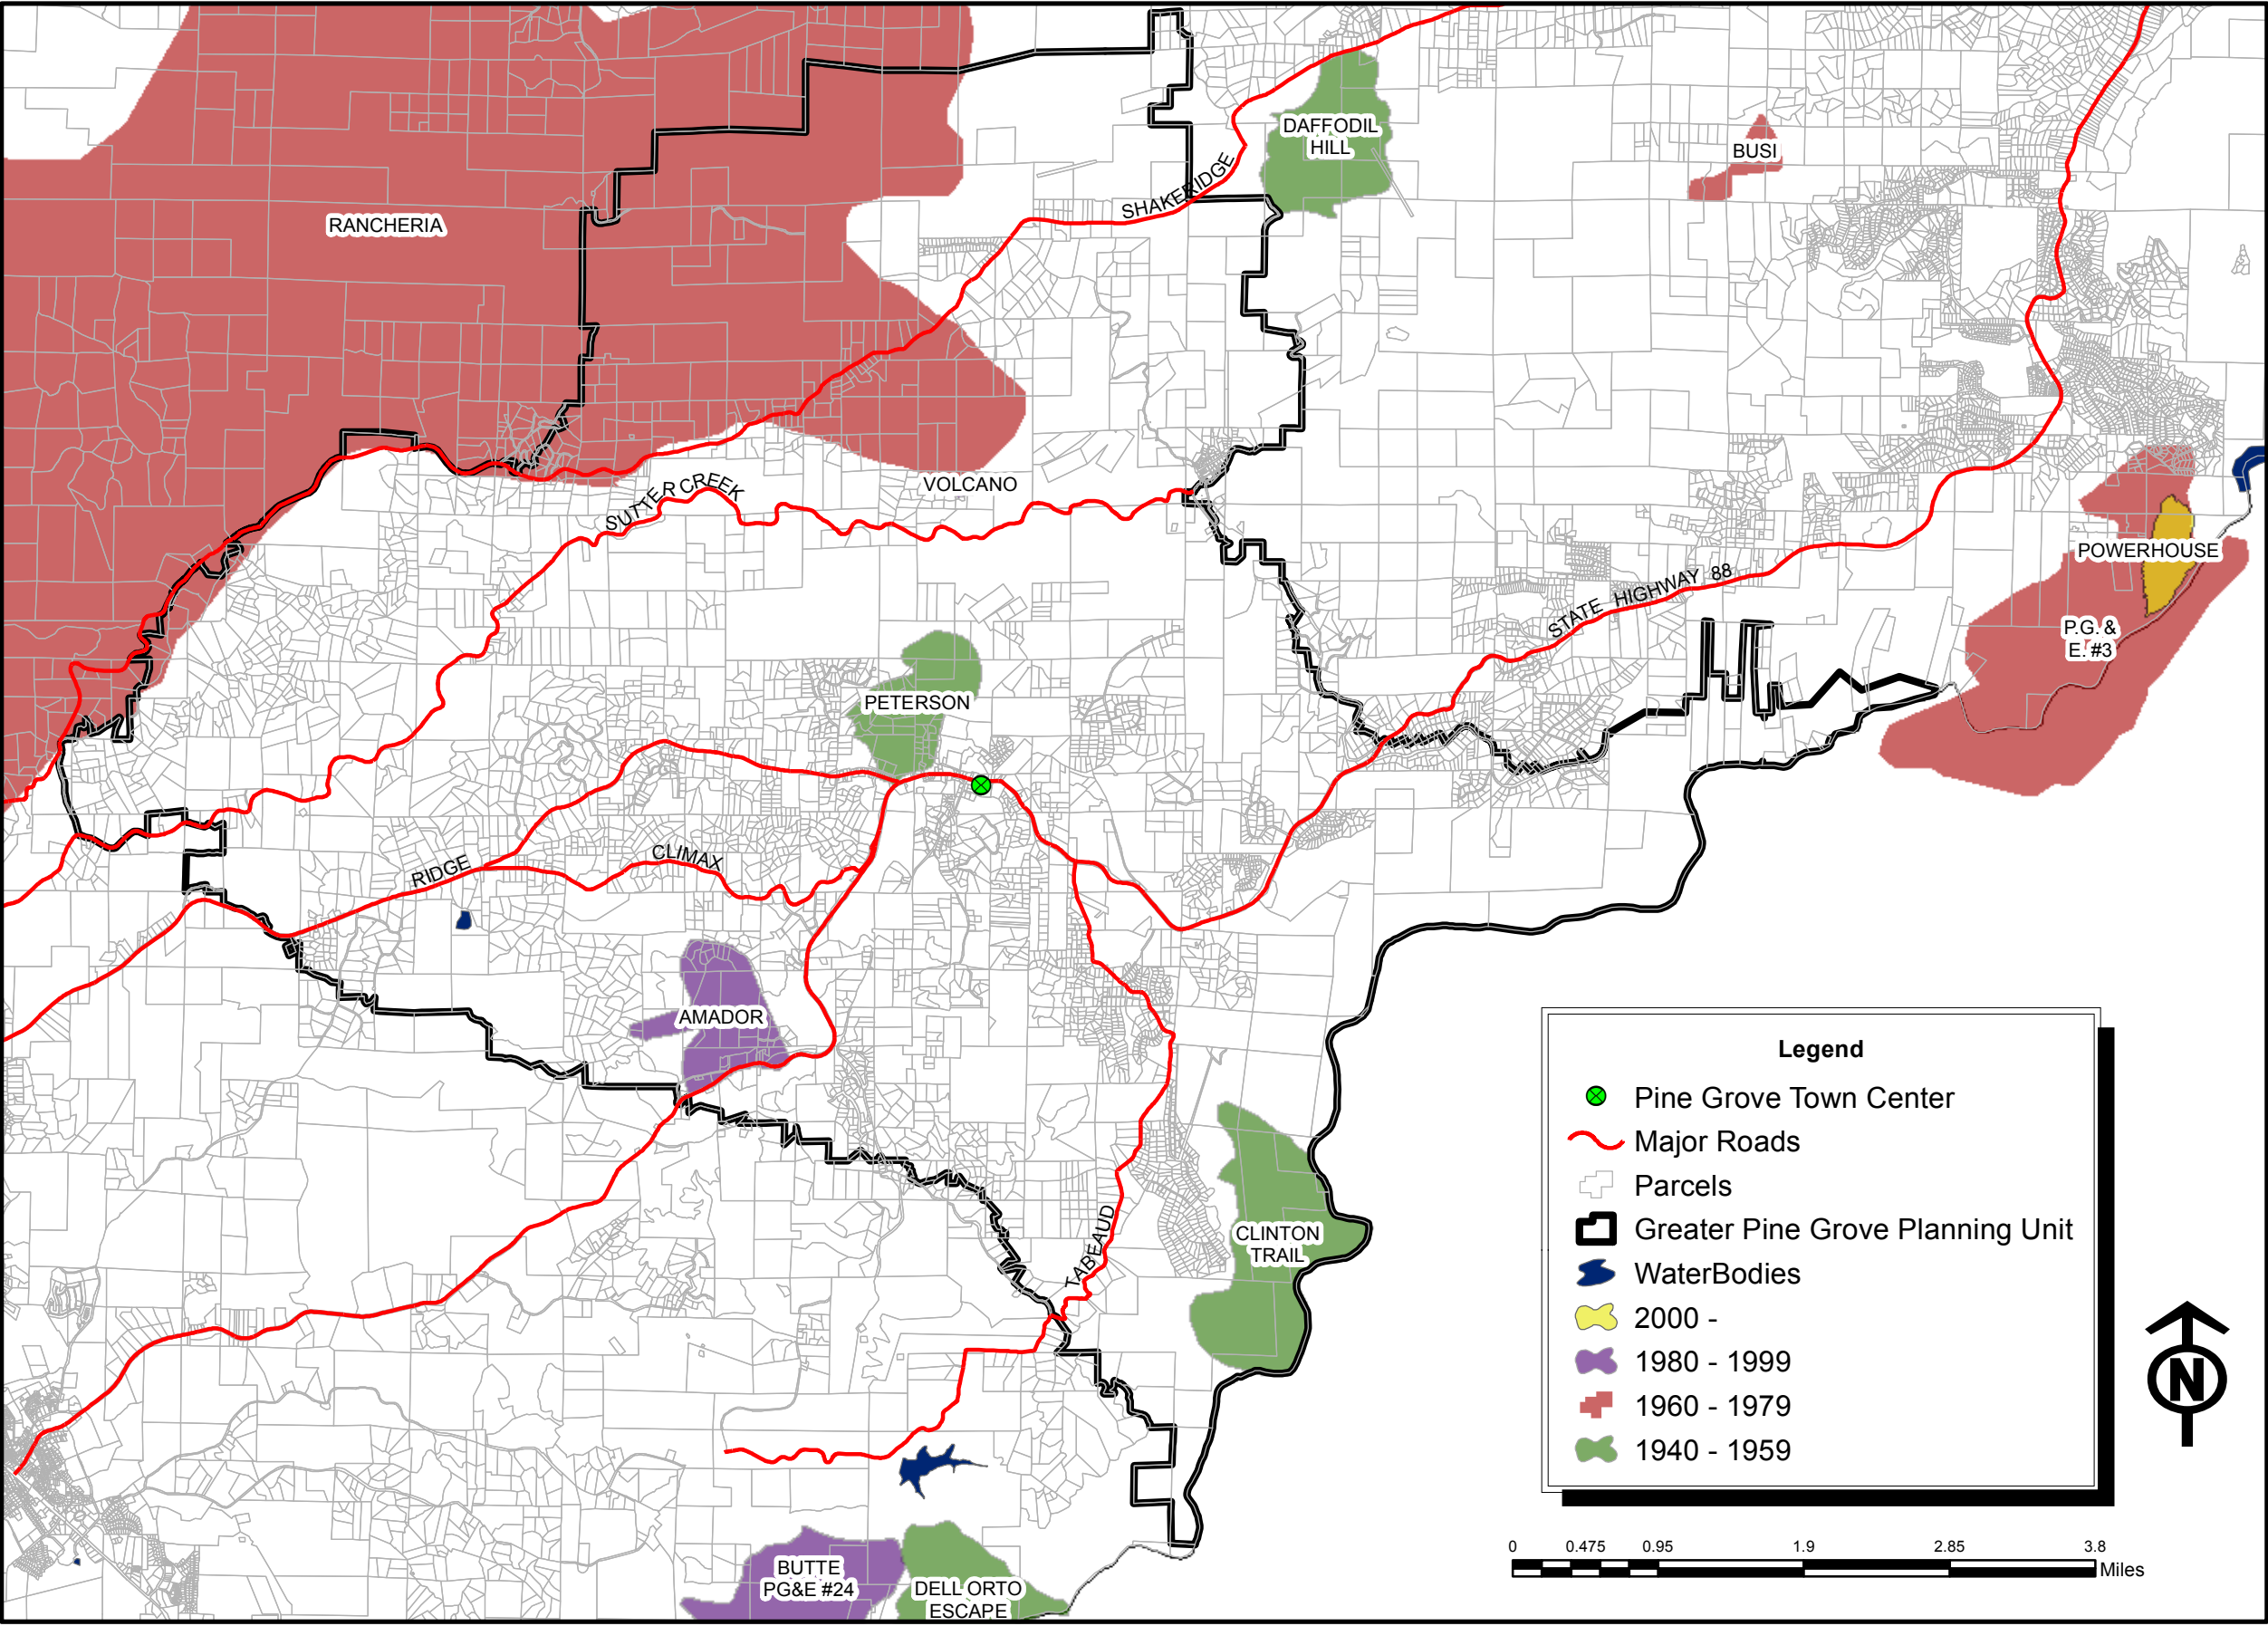

# Plate 6 - Pine Grove Fire History Map

Data provided by CAL FIRE Fire and Resource Assessment Program