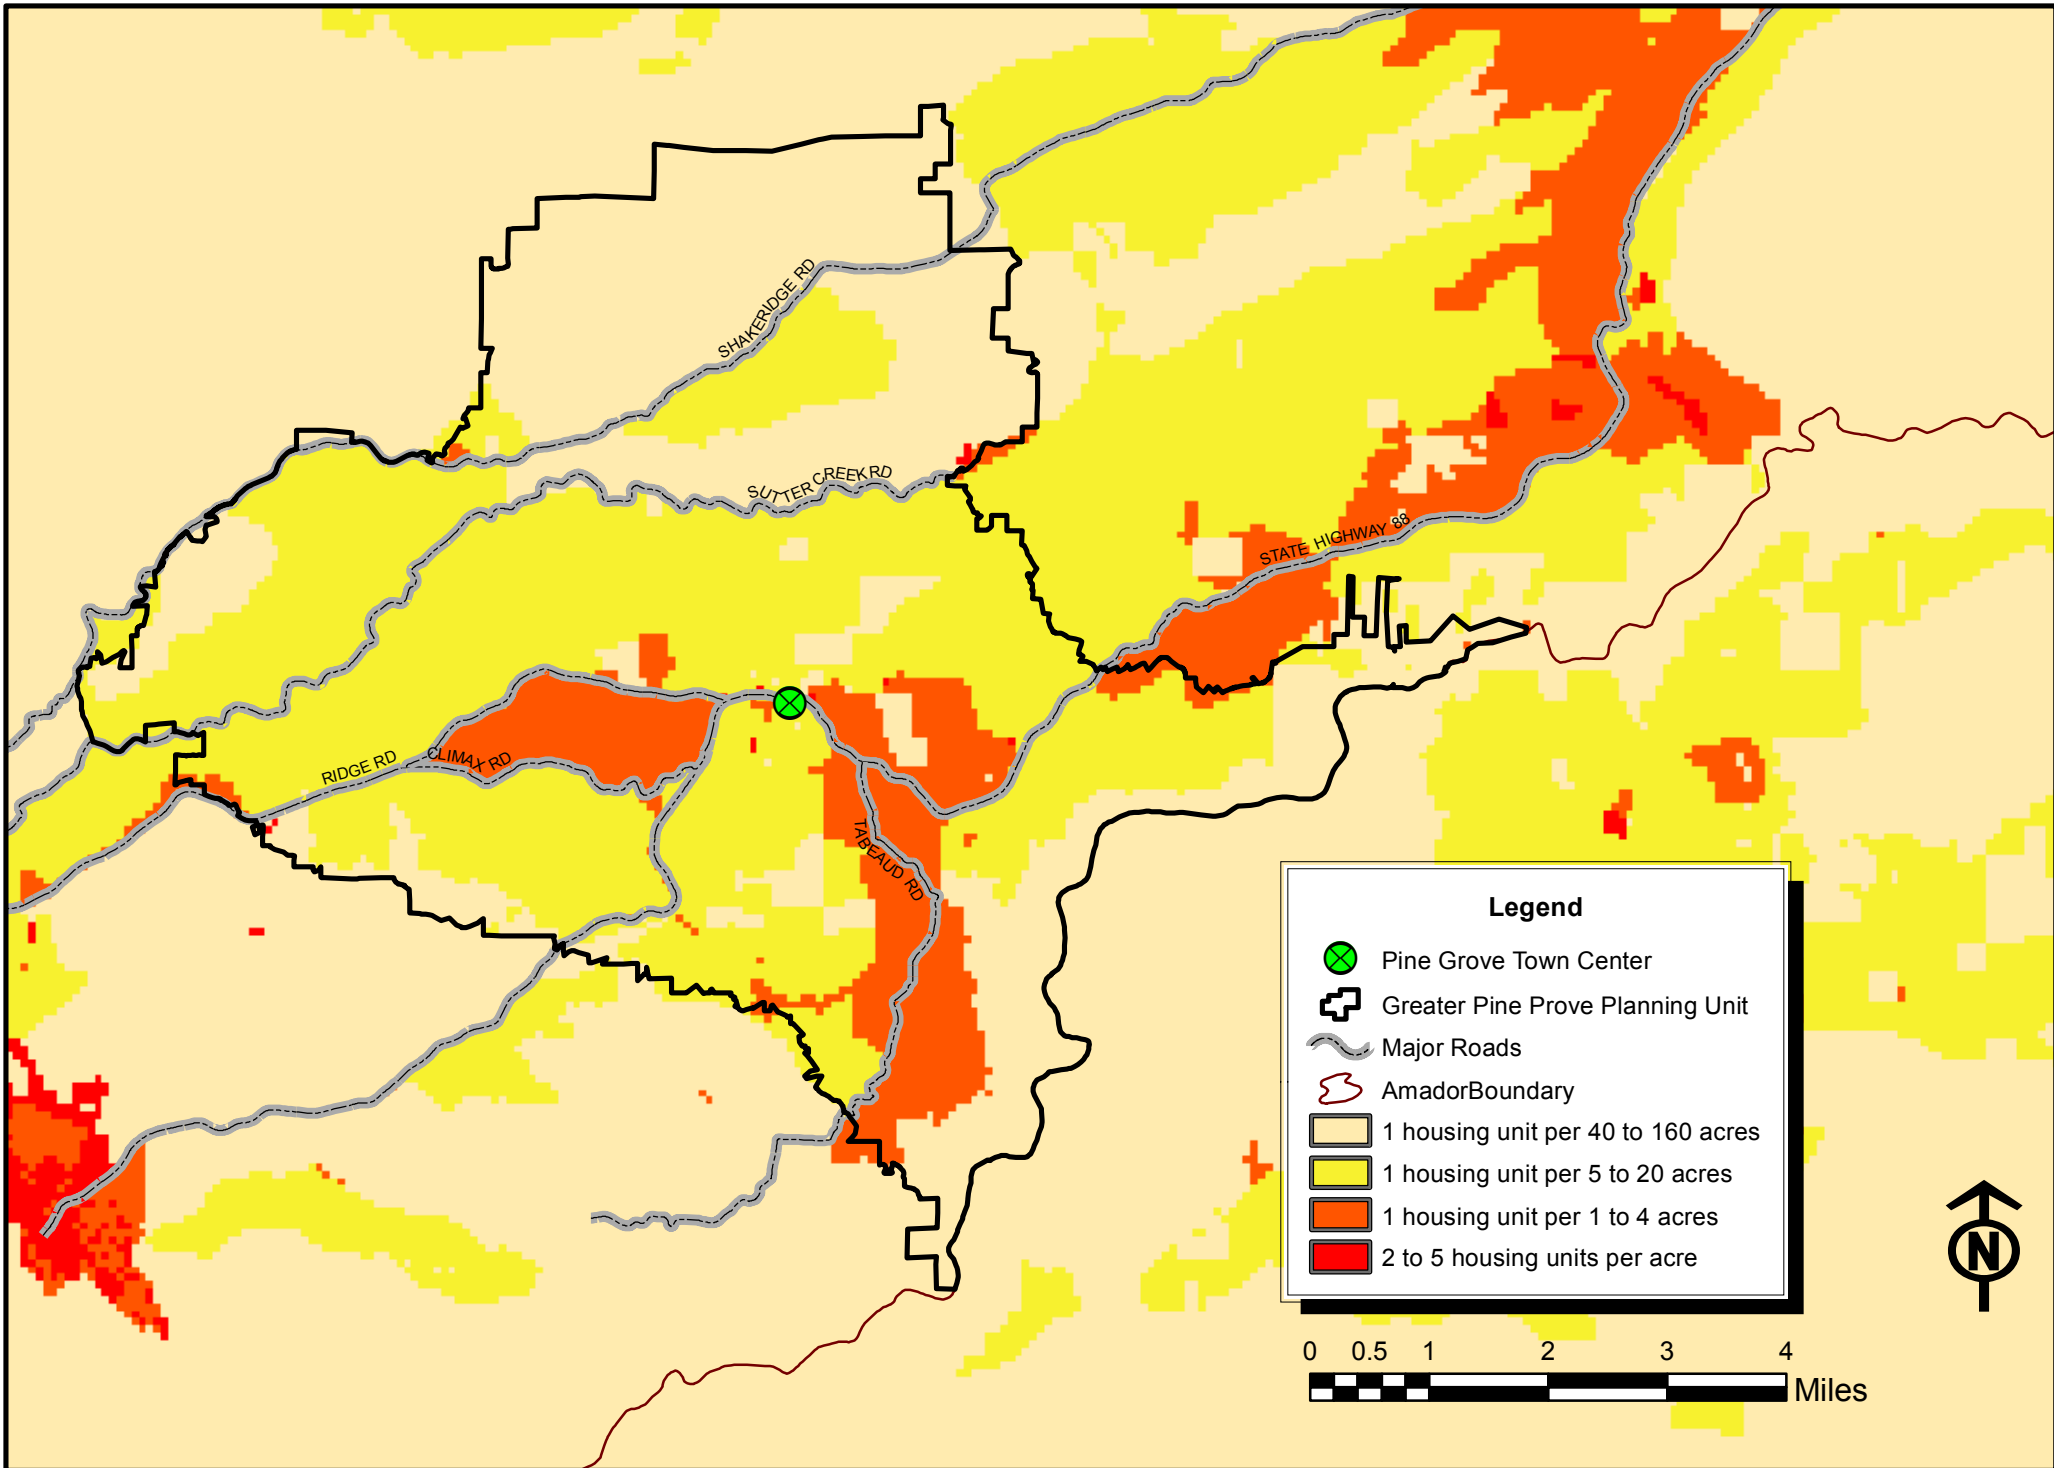

Plate 16 - Housing Density Map

Data provided by CAL FIRE